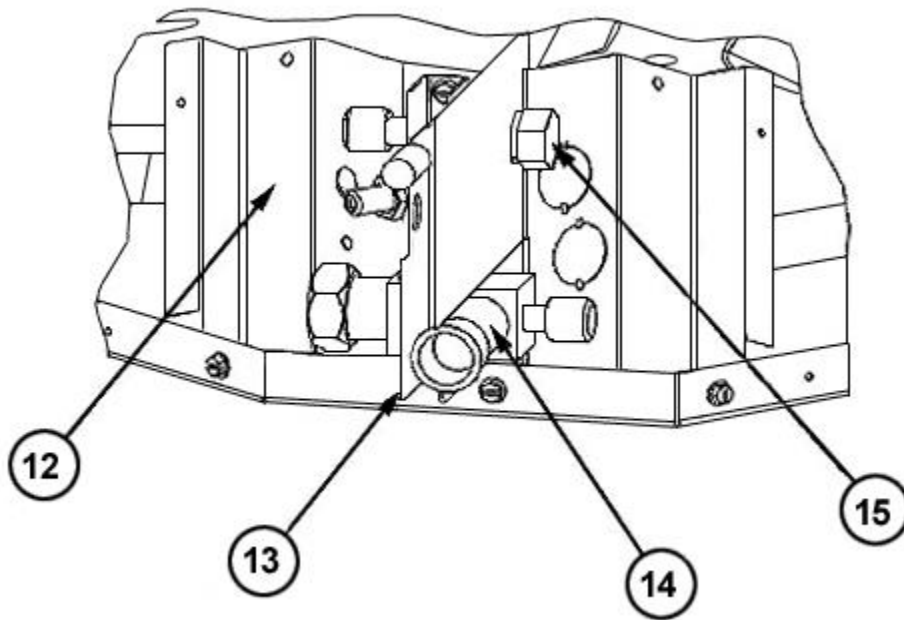

**Valve Mounting
Panel Detail**

Exploded View

Control Box

Valve Mounting Detail

NOTES

Stk It is recommended that stock be maintained for this part.

N/A Not Applicable

DISCLAIMER: This document is intended to provide general replacement parts information to aid qualified service personnel in the repair of these models. The complete Model and Serial Number of the unit under repair should be specified when selecting and ordering replacement parts. Specifications and illustrations are subject to change without notice. Document 92-42803-WA13 supersedes all previous parts lists for these models. See <http://www.rheempartslists.net/92-42803-WA13> for the latest revision of this document. The manufacturer assumes no obligation for errors or omissions. Service personnel must verify the proper and safe operation of equipment after the replacement of any original components.