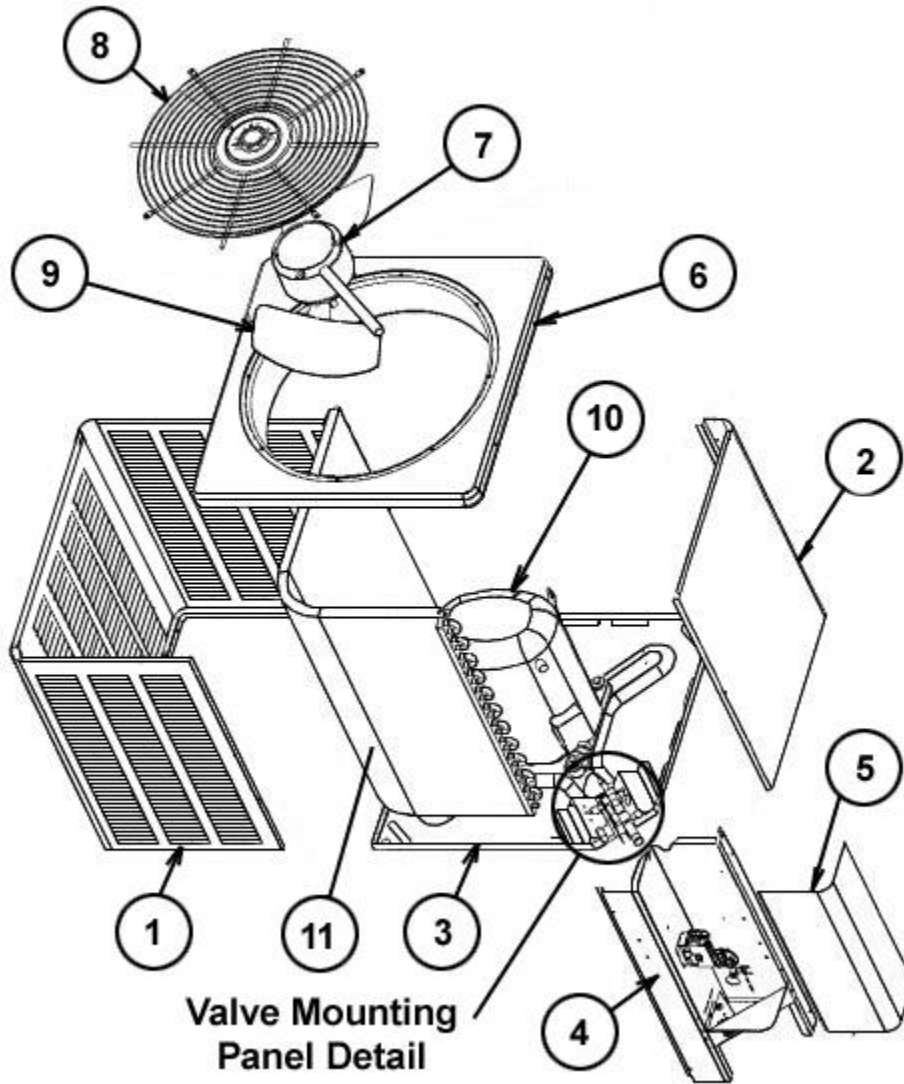

**Valve Mounting
Panel Detail**

Exploded View