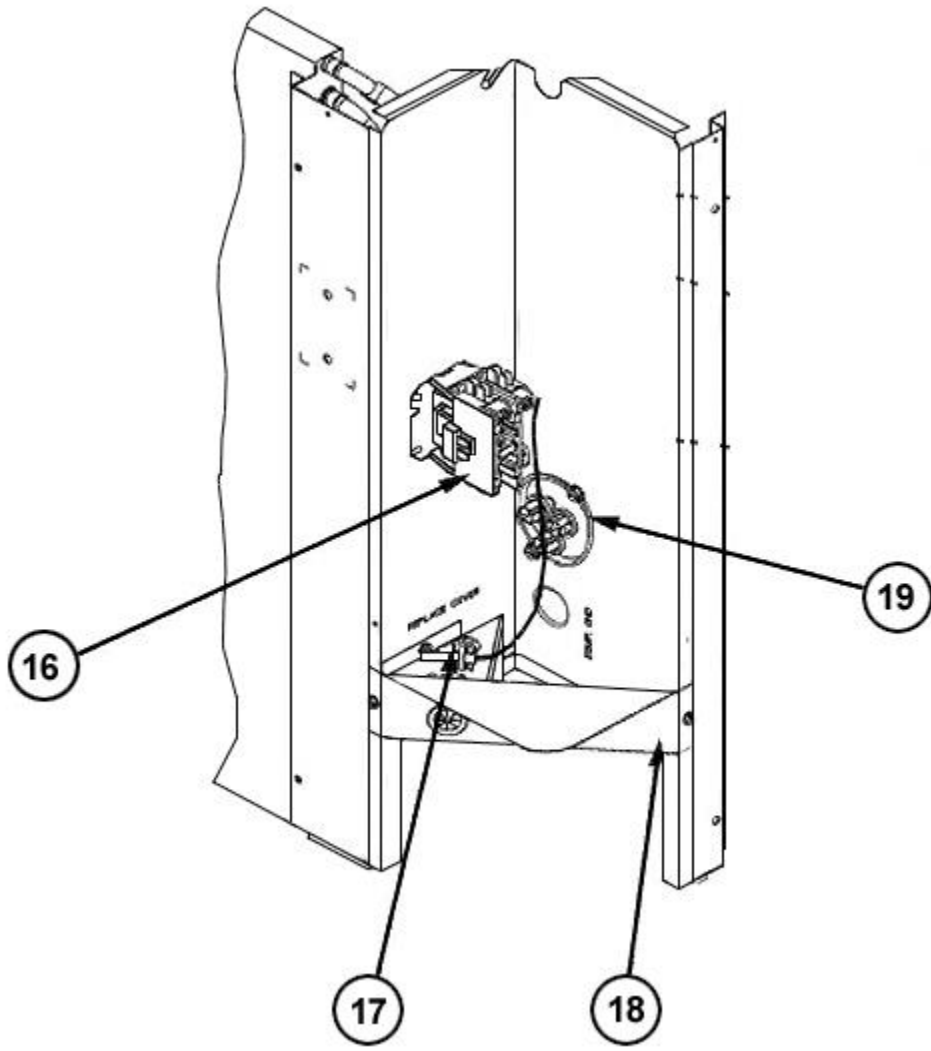

**Valve Mounting
Panel Detail**

Exploded View

Control Box

Valve Mounting Detail

NOTES

Stk It is recommended that stock be maintained for this part.

N/A Not Applicable

DISCLAIMER: This document is intended to provide general replacement parts information to aid qualified service personnel in the repair of these models. The complete Model and Serial Number of the unit under repair should be specified when selecting and ordering replacement parts. Specifications and illustrations are subject to change without notice. Document 92-42803-WA13 supersedes all previous parts lists for these models. See <http://www.rheempartslists.net/92-42803-WA13> for the latest revision of this document. The manufacturer assumes no obligation for errors or omissions. Service personnel must verify the proper and safe operation of equipment after the replacement of any original components.