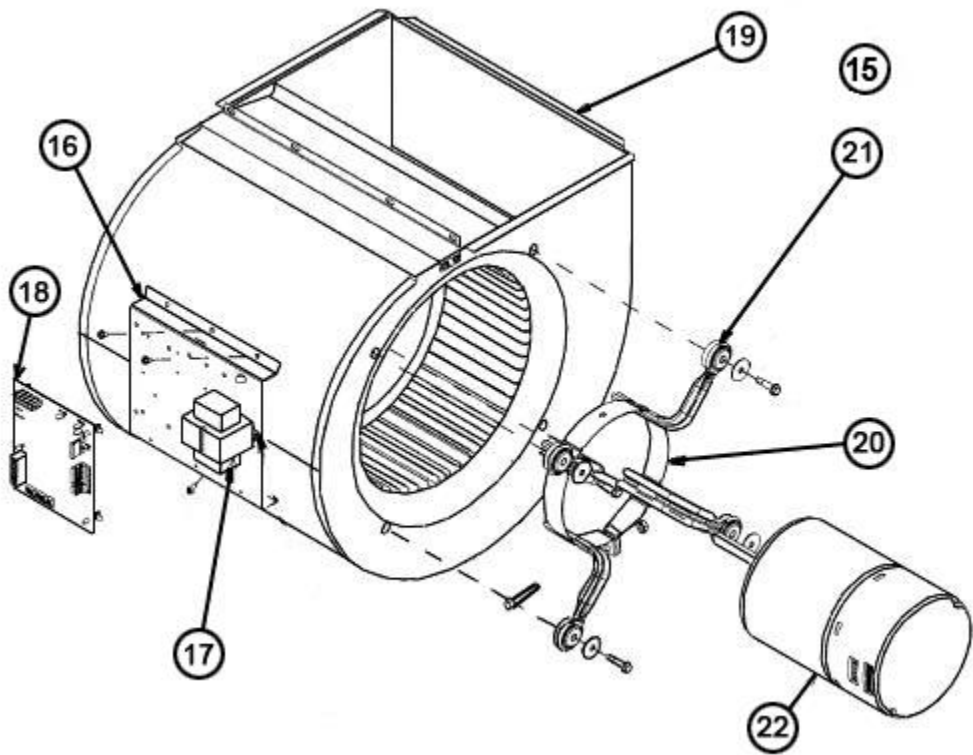

Blower Assembly