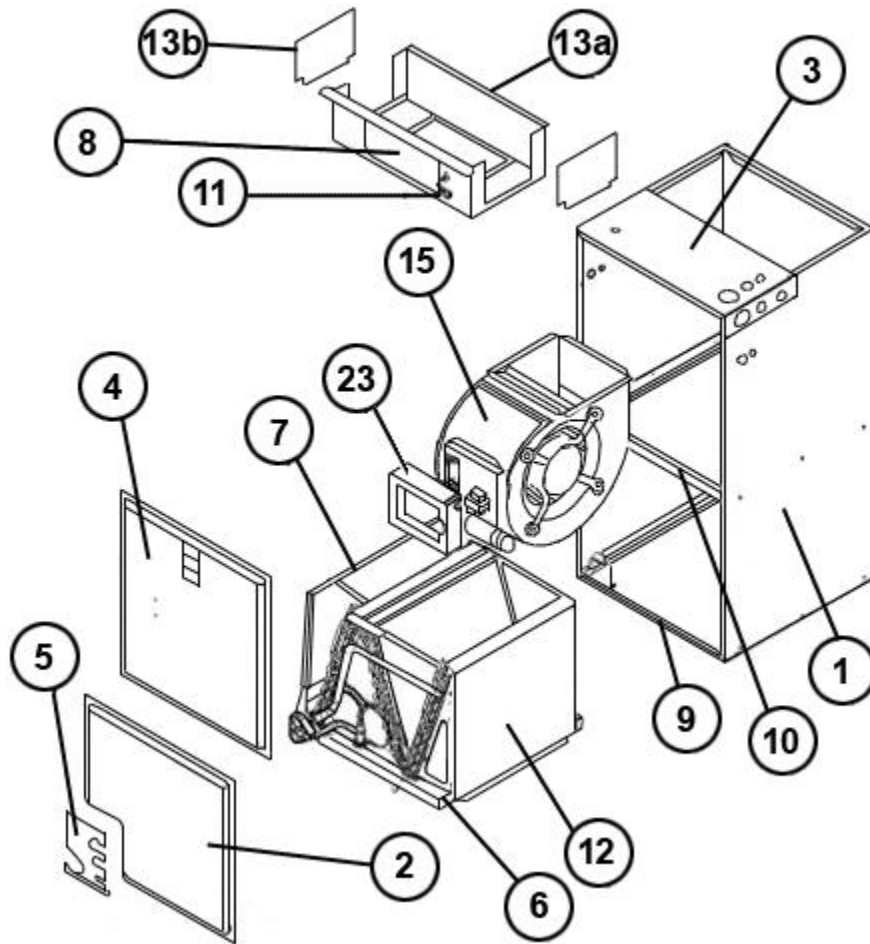

Exploded View